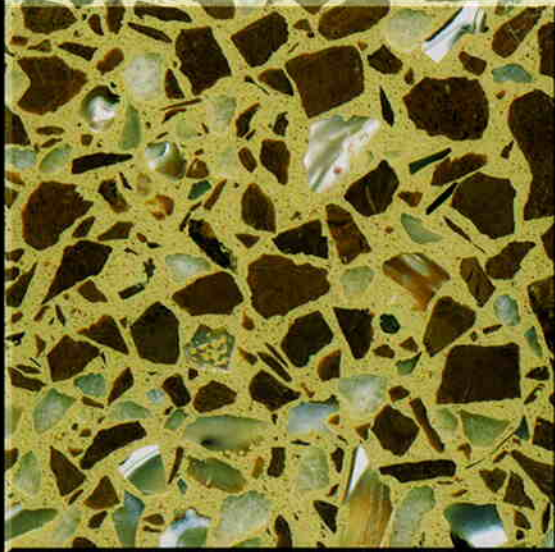

TERRAZZO 1100 #Z-01011

TERRAZZO 1100 #Z-01073 *

TERRAZZO 1100 #Z-01027

TERRAZZO 1100 #Z-01006

General Polymers®
High performance floor systems

*Formulations using premium aggregates will increase the cost compared to standard aggregates.

This reproduction approximates actual color. This reproduction may not match actual finished system. Variations may be encountered on actual projects based on gloss, finish coat and texture. We recommend actual approvals to be based on contractors' submitted actual samples.